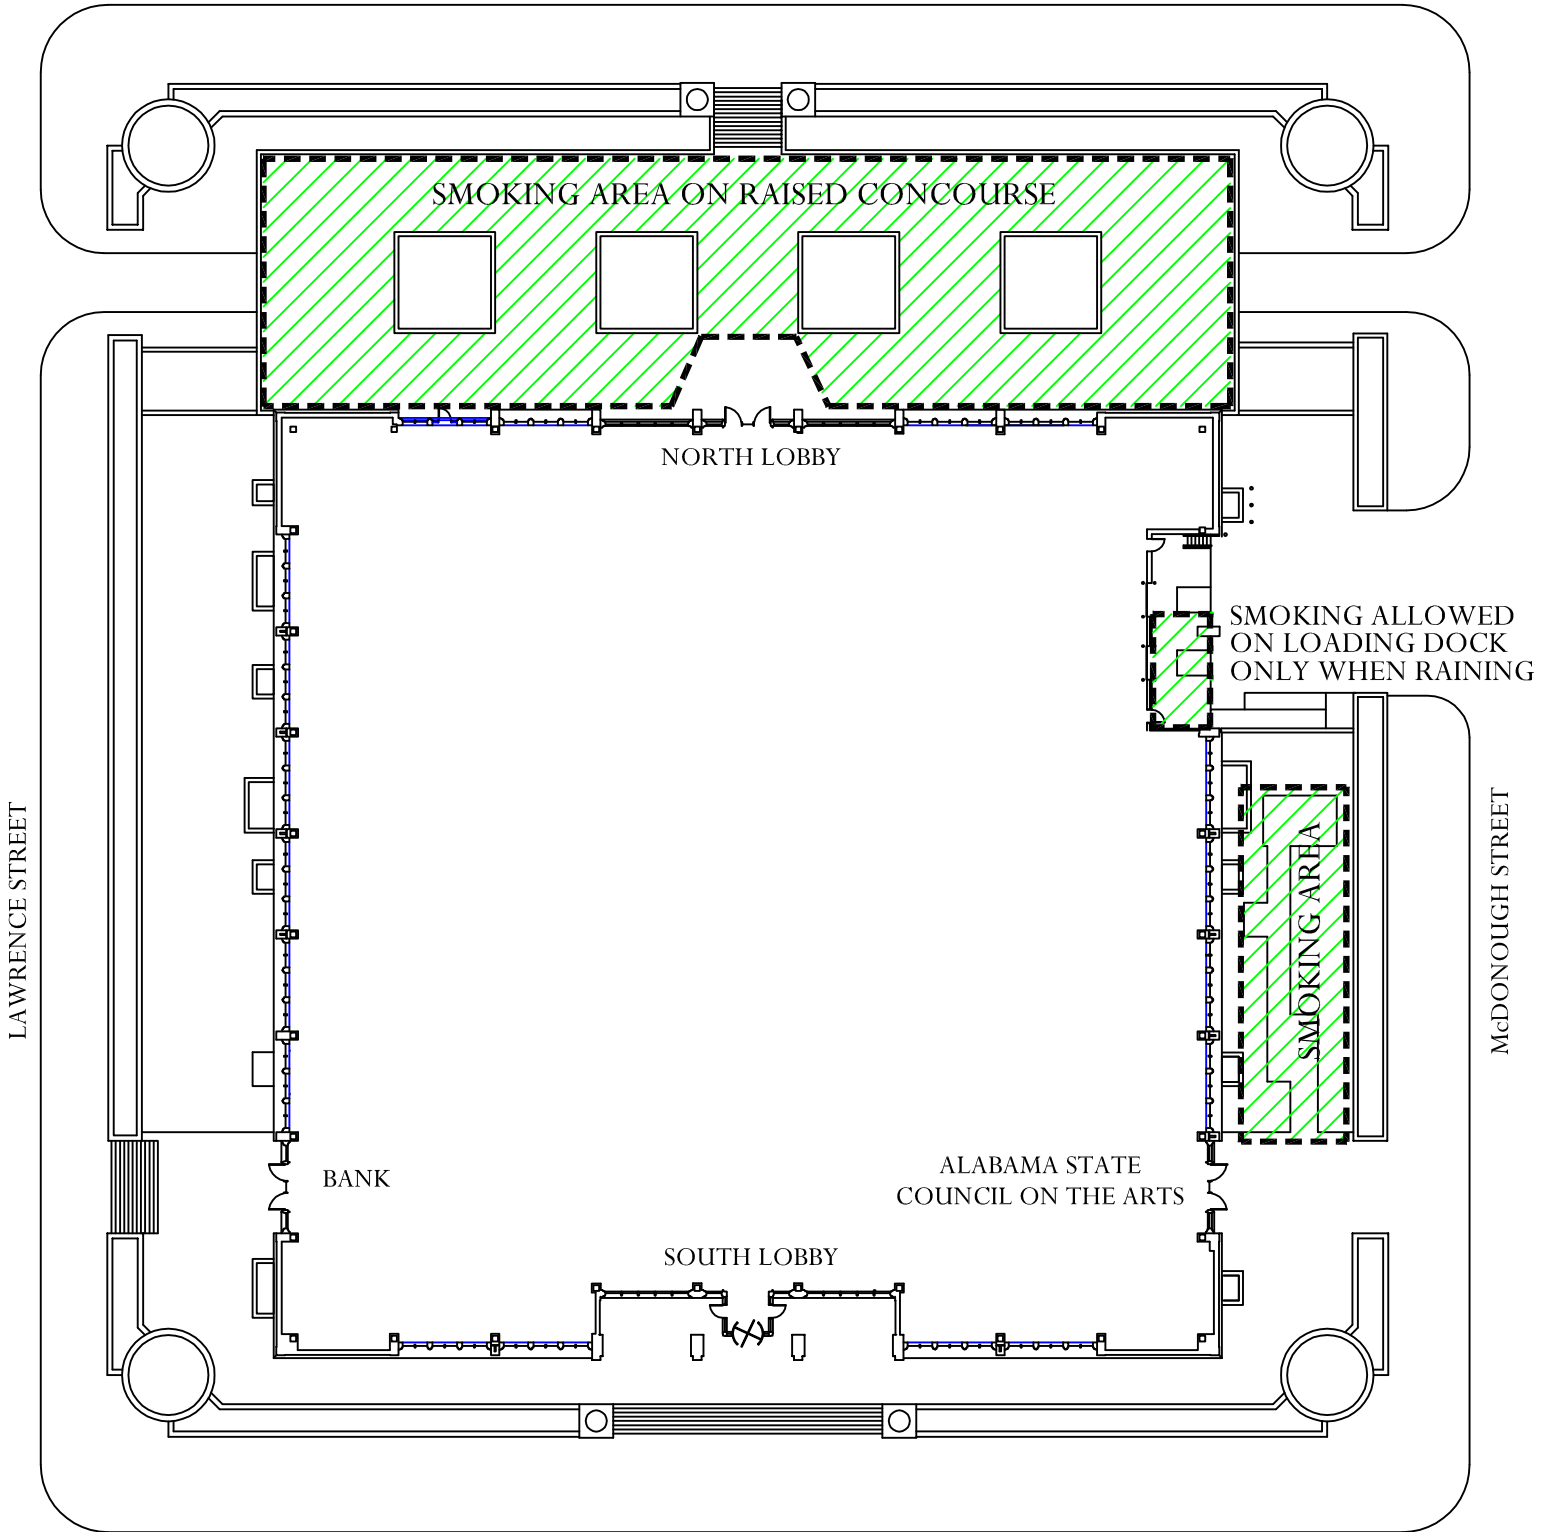

MADISON AVENUE

## DESIGNATED SMOKING AREAS

# THE RSA TOWER

Montgomery, Alabama

August 5, 2010