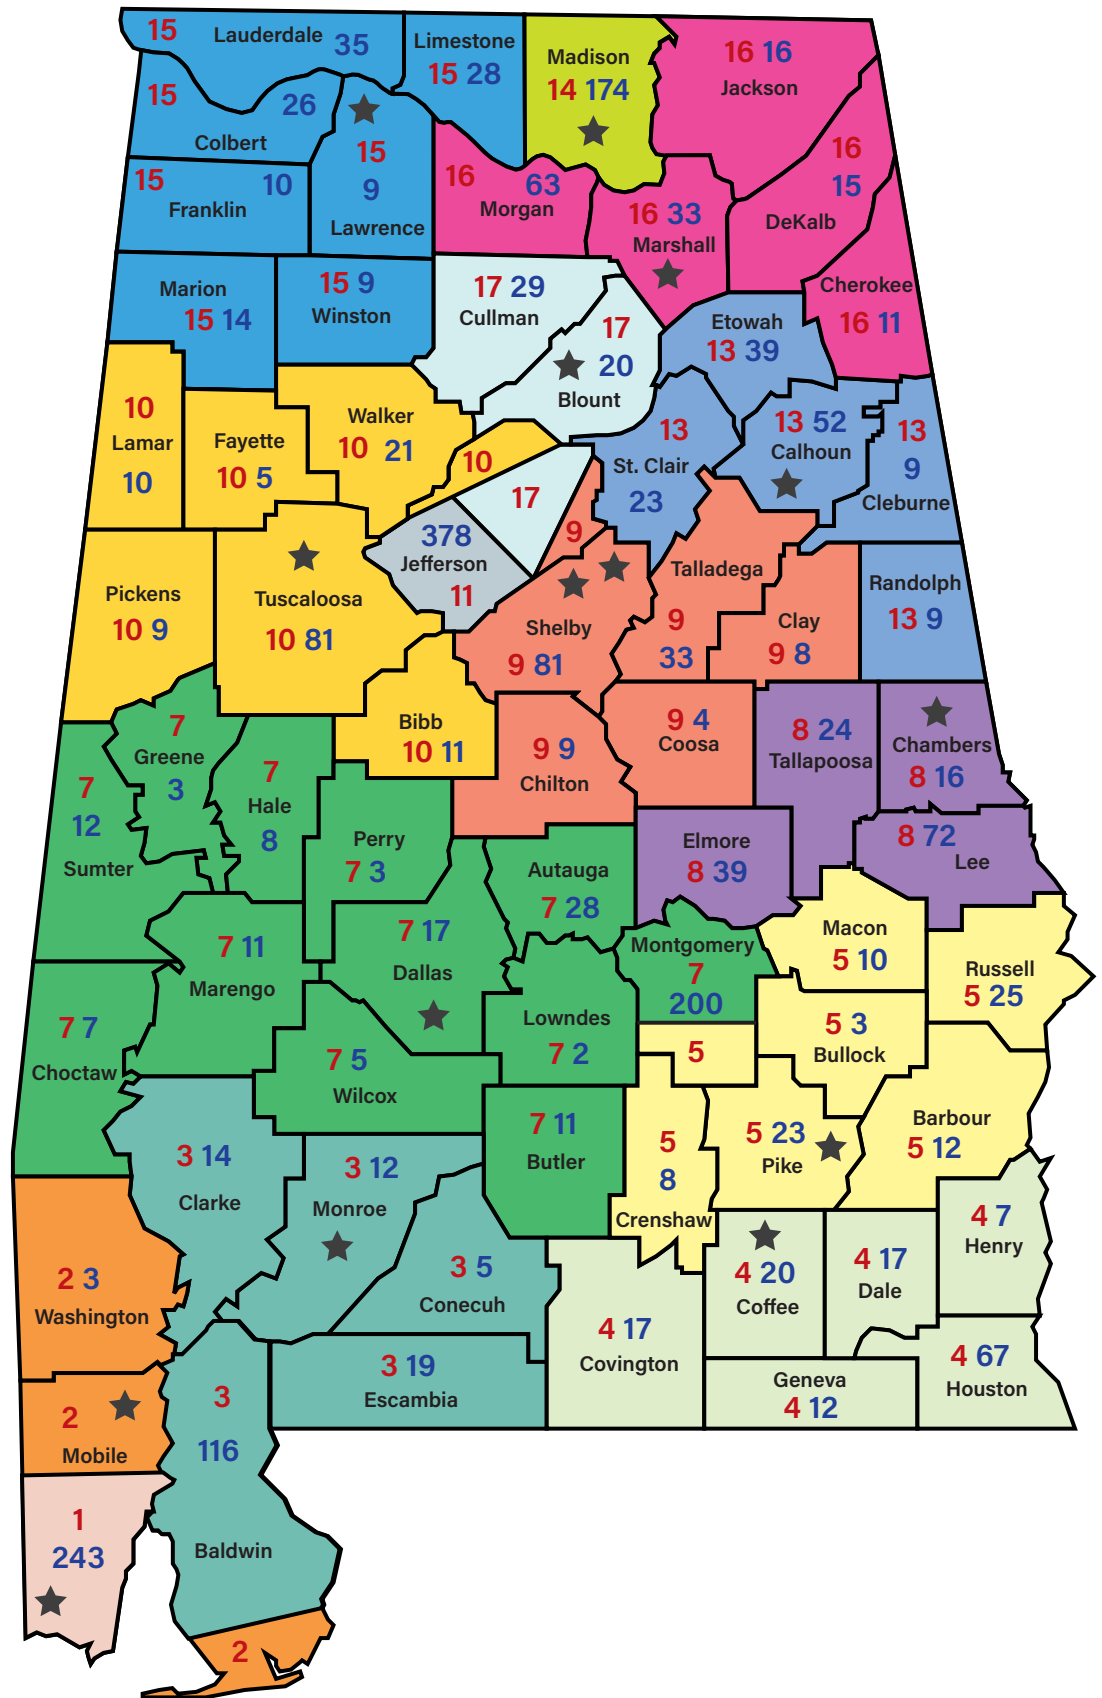

Healthy Child Care Alabama

- 1. Judy Cunningham
Phone Number: 251-410-4391
Base County: Mobile
- 2. Pamela Senters
Phone Number: 251-690-8994
Base County: Mobile
- 3. Ann Fox
Phone Number: 251-575-8878
Base County: Monroe
- 4. Sheila Davis
Phone Number: 334-393-5541
Base County: Coffee
- 5. Jessica Lovvorn
Phone Number: 334-566-2860
EXT 6 Base County: Pike
- 6. Vacant
- 7. Gwen Kennedy
Phone Number: 334-877-2863
Base County: Dallas
- 8. Kay Rombokas
Phone Number: 334-756-0758
Base County: Chambers
- 9. Teresa Goad
Phone Number: 205-685-4183
Base County: Shelby
- 10. Daphne Pate
Phone Number: 205-554-4517
Base County: Tuscaloosa
- 11. Alicia Boykin
Phone Number: 205-685-4216
Base County: Shelby
- 12. Vacant
- 13. Karen Cobb
Phone Number: 256-240-7869
Base County: Calhoun
- 14. Anna Mccay
Phone Number: 256-533-8711
Base County: Madison
- 15. Whitney Jones
Phone Number: 256-560-6455
Base County: Lawrence
- 16. Debi Weaver
Phone Number: 256-582-1867
Base County: Marsall
- 17. Jeremy McCombs
Phone Number: 205-274-6314
Base County: Blount

★ Nurse's Base County

Updated Numbers Effective 5-01-2023