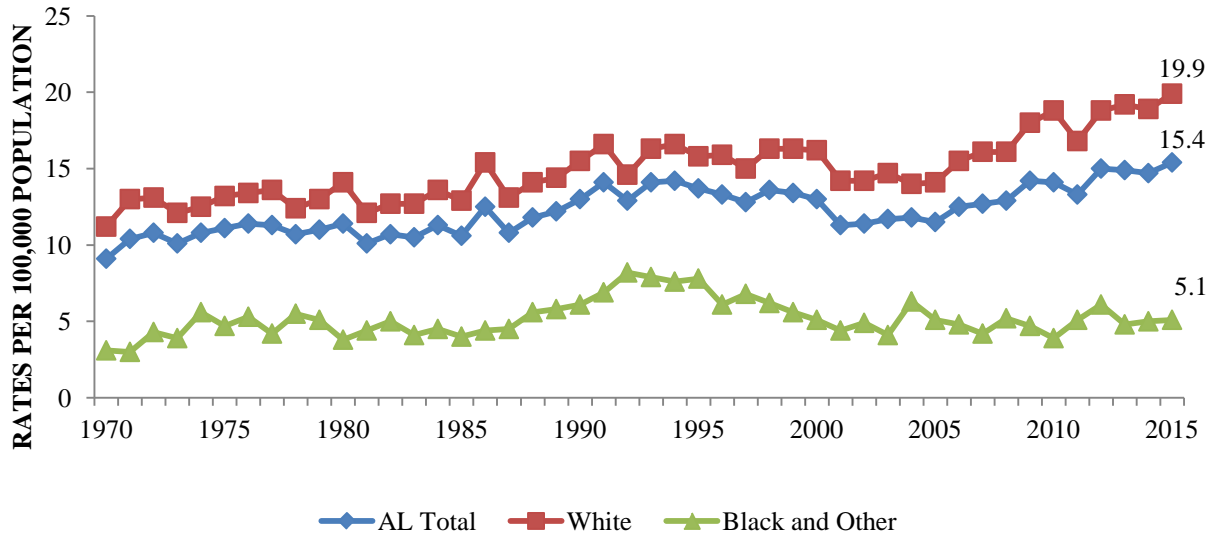

## Suicide Deaths and Death Rates by Race Alabama, 1970-2015

Alabama Center for Health Statistics, 2016